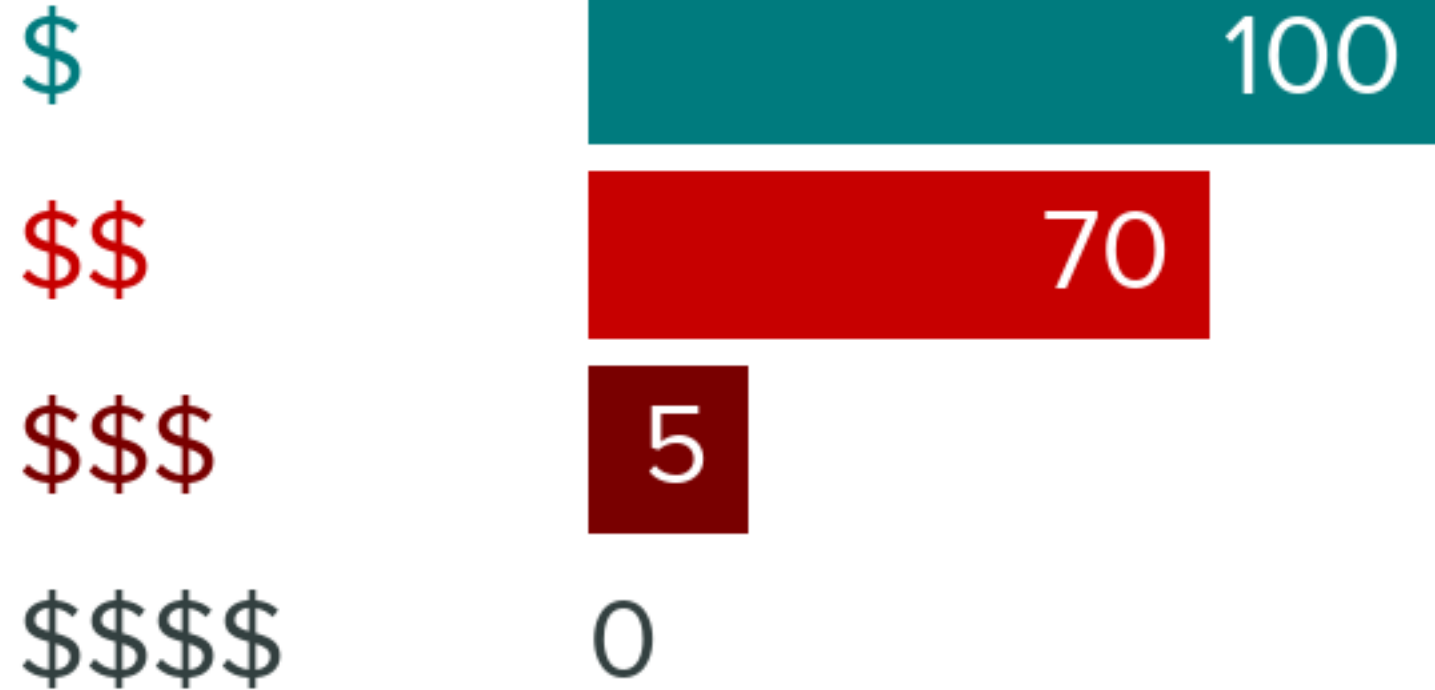

5839 YALE, RICHMOND, CA, 94805

FOOD REPORT

NEIGHBORHOOD EATS

This home is located near **170** moderately priced restaurants and has an **above average** variety of cuisines.

195

WITHIN 5 MILES

GOOD EATS BY CATEGORY